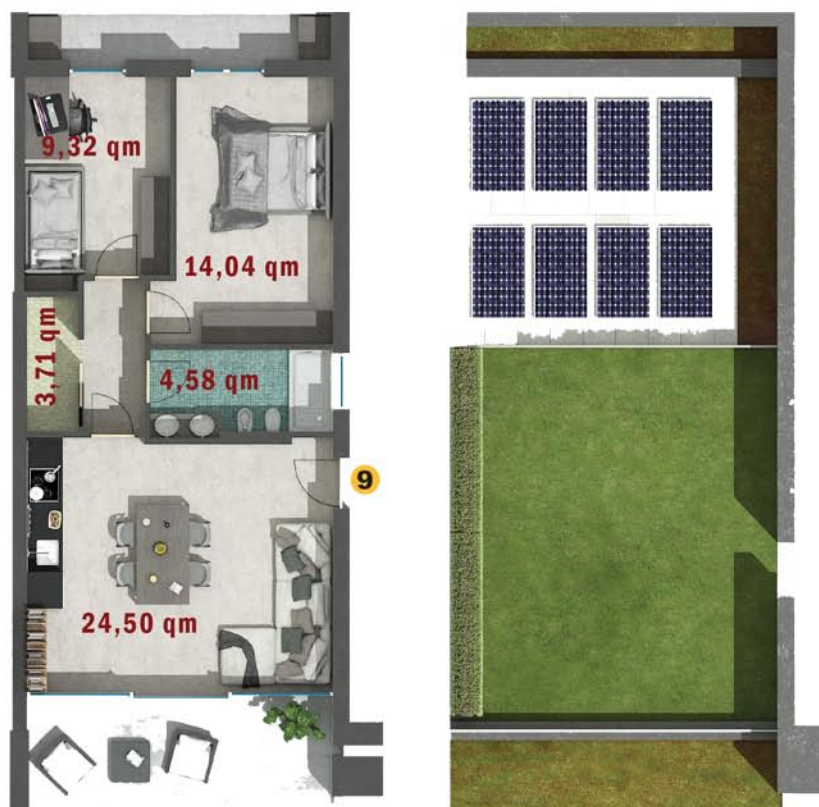

PENTHOUSE FLOOR
APPARTAMENT 9

Commercial area	sm	95,00
Usable area	sm	60,00
Balcony	sm	4,09
Terrace	sm	12,80
Roof gardens	sm	32,00
Basement	sm	5,65

2 Car parking spaces / garage

DIRECT SALE