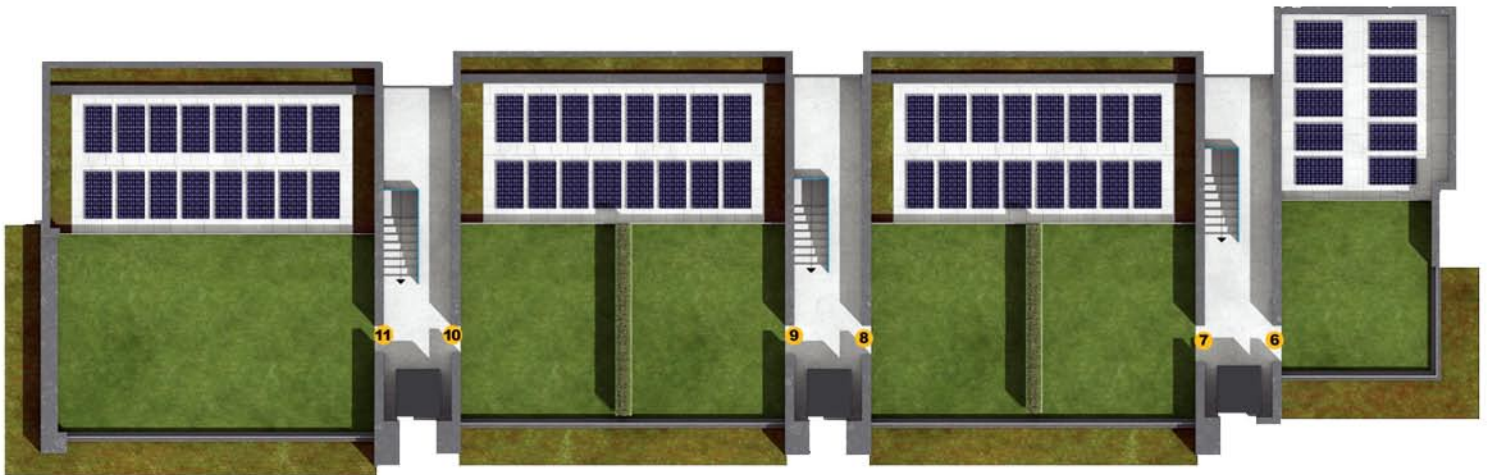

Lake Garda - Castelletto di Brenzone (VR)

PENTHOUSE FLOOR

BASEMENT GENERAL

DIRECT SALE

Lake Garda - Castelletto di Brenzone (VR)

ATTIC GENERAL

DIRECT SALE

Lake Garda - Castelletto di Brenzone (VR)

PENTHOUSE FLOOR
APPARTAMENT 9

Commercial area	sm	95,00
Usable area	sm	60,00
Balcony	sm	4,09
Terrace	sm	12,80
Roof gardens	sm	32,00
Basement	sm	5,65

2 Car parking spaces / garage

DIRECT SALE