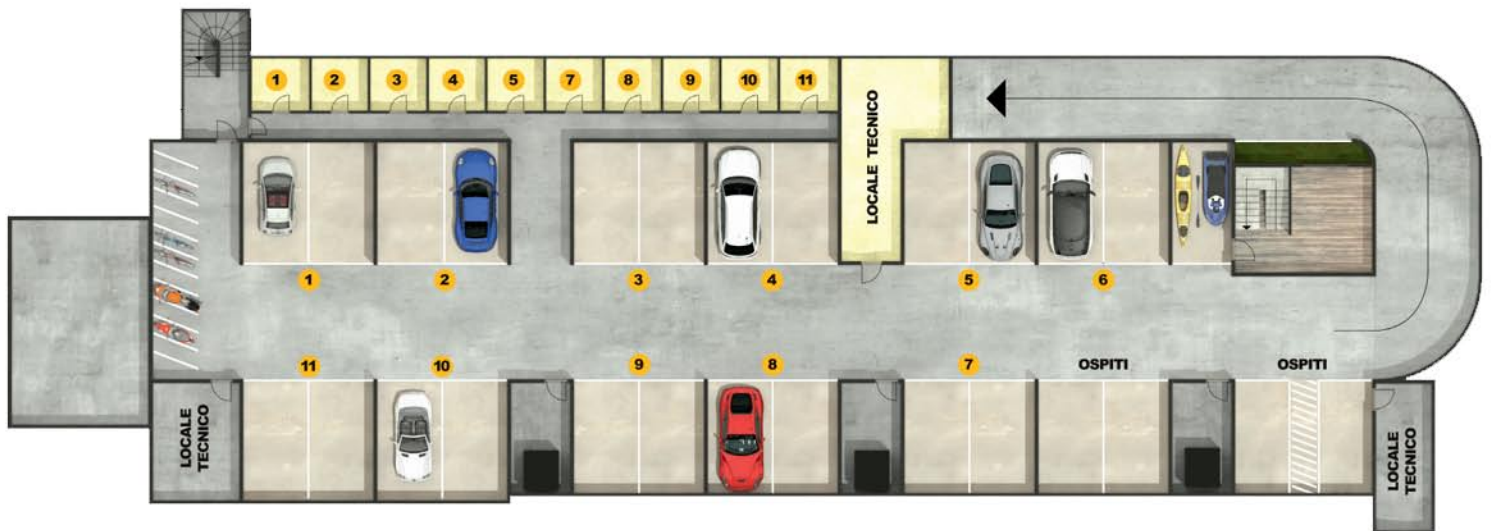

Lake Garda - Castelletto di Brenzone (VR)

PENTHOUSE FLOOR

BASEMENT GENERAL

DIRECT SALE

Lake Garda - Castelletto di Brenzone (VR)

ATTIC GENERAL

DIRECT SALE

Lake Garda - Castelletto di Brenzone (VR)

PENTHOUSE FLOOR
APPARTAMENT 9

Commercial area	sm	95,00
Usable area	sm	60,00
Balcony	sm	4,09
Terrace	sm	12,80
Roof gardens	sm	32,00
Basement	sm	5,65

2 Car parking spaces / garage

DIRECT SALE