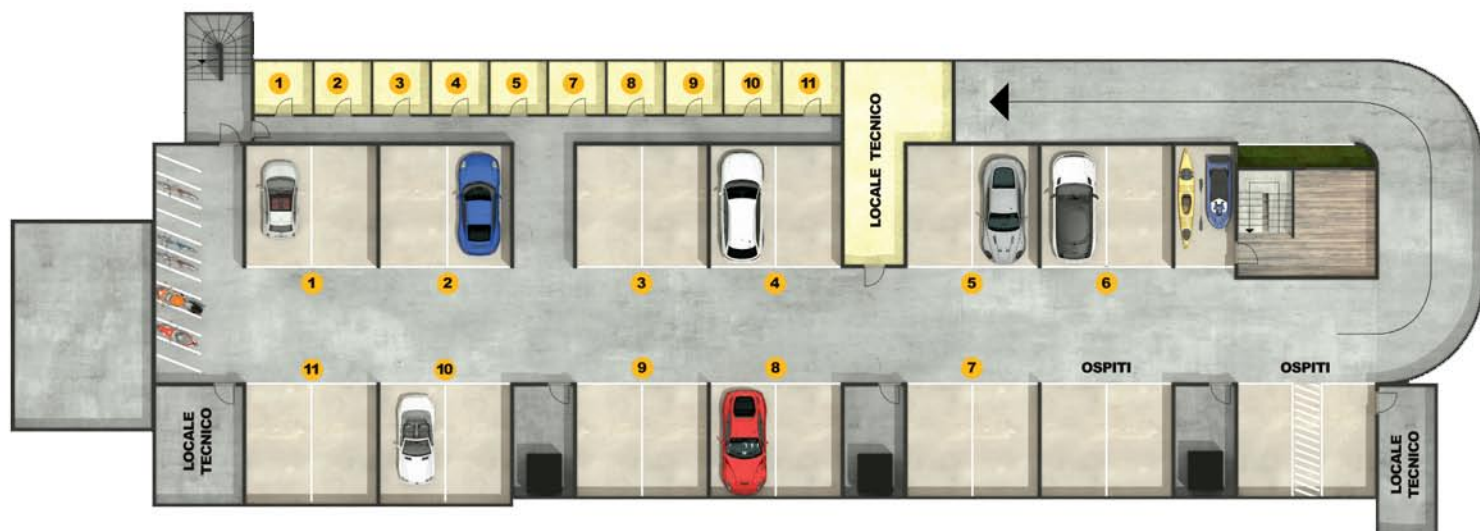

Lake Garda - Castelletto di Brenzone (VR)

FIRST FLOOR GENERAL

BASEMENT GENERAL

DIRECT SALE

Lake Garda - Castelletto di Brenzone (VR)

**FIRST FLOOR
APPARTAMENT 2**

Commercial area	sm	92,00
Usable area	sm	64,00
Balcony	sm	4,09
Terrace	sm	14,50
Basement	sm	5,65

2 Car parking spaces / garage

DIRECT SALE