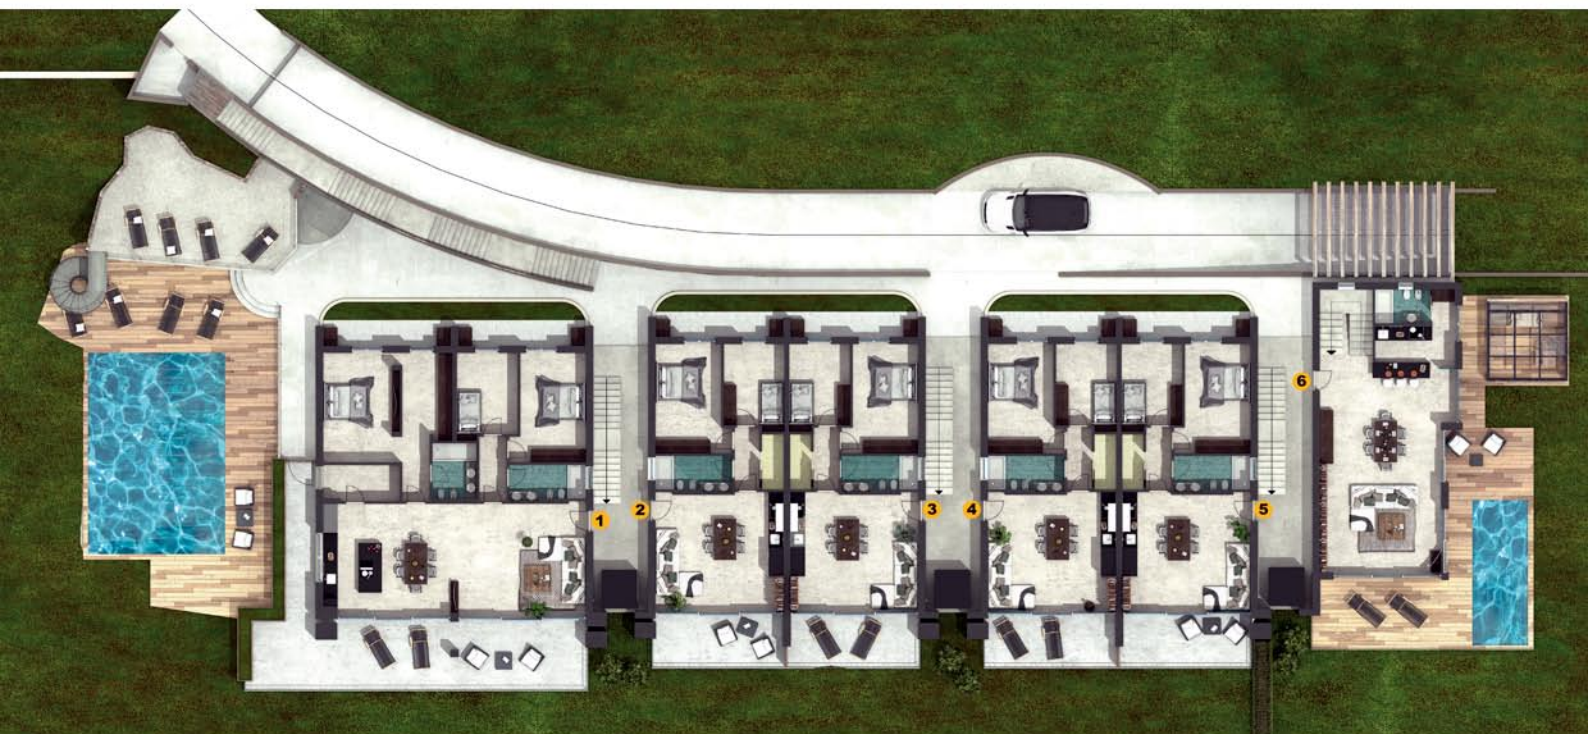

Lake Garda - Castelletto di Brenzone (VR)

FIRST FLOOR GENERAL

BASEMENT GENERAL

DIRECT SALE

Lake Garda - Castelletto di Brenzone (VR)

**FIRST FLOOR
APPARTAMENT 2**

Commercial area	sm	92,00
Usable area	sm	64,00
Balcony	sm	4,09
Terrace	sm	14,50
Basement	sm	5,65

2 Car parking spaces / garage

DIRECT SALE