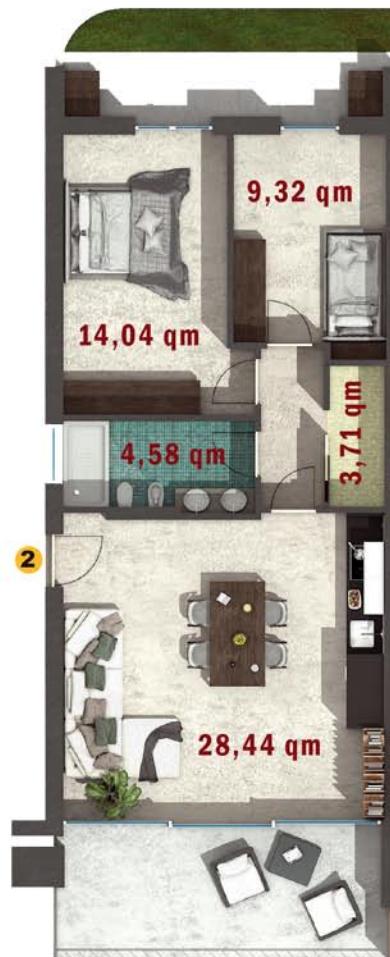

Lake Garda - Castelletto di Brenzone (VR)

FIRST FLOOR GENERAL

BASEMENT GENERAL

DIRECT SALE

Lake Garda - Castelletto di Brenzone (VR)

**FIRST FLOOR
APPARTAMENT 2**

Commercial area	sm	92,00
Usable area	sm	64,00
Balcony	sm	4,09
Terrace	sm	14,50
Basement	sm	5,65

2 Car parking spaces / garage

DIRECT SALE