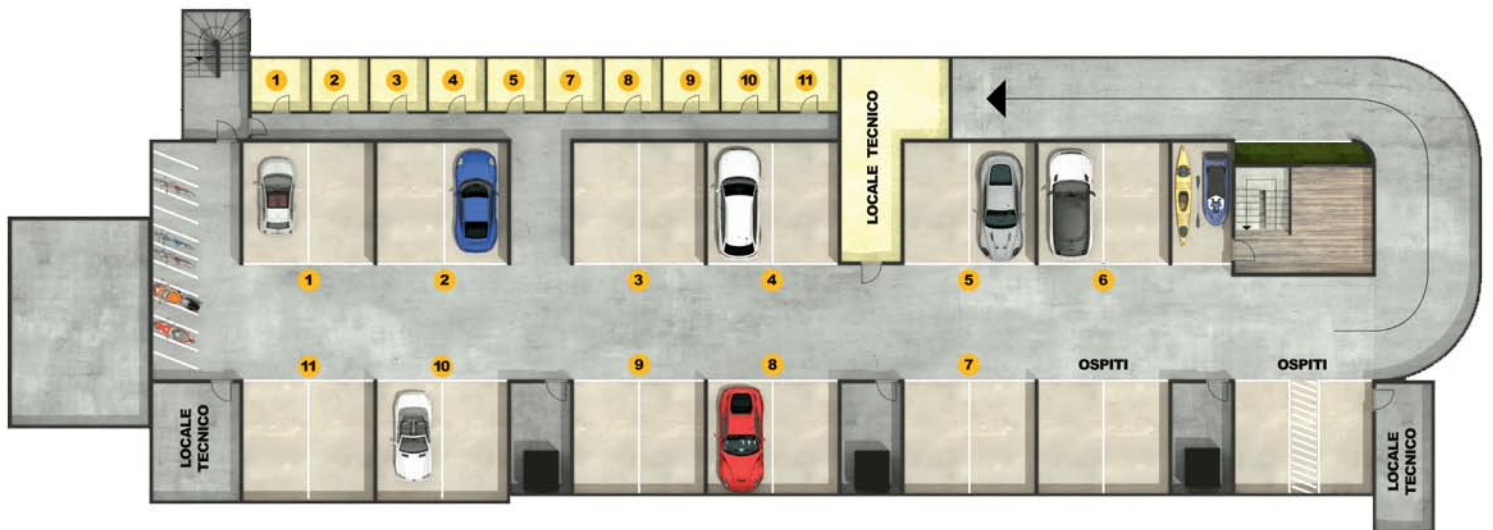

Lake Garda - Castelletto di Brenzone (VR)

FIRST FLOOR GENERAL

BASEMENT GENERAL

DIRECT SALE

Lake Garda - Castelletto di Brenzone (VR)

**FIRST FLOOR
APPARTAMENT 4**

Commercial area	sm	92,00
Usable area	sm	64,00
Balcony	sm	4,09
Terrace	sm	14,50
Basement	sm	5,65

2 Car parking spaces / garage

DIRECT SALE