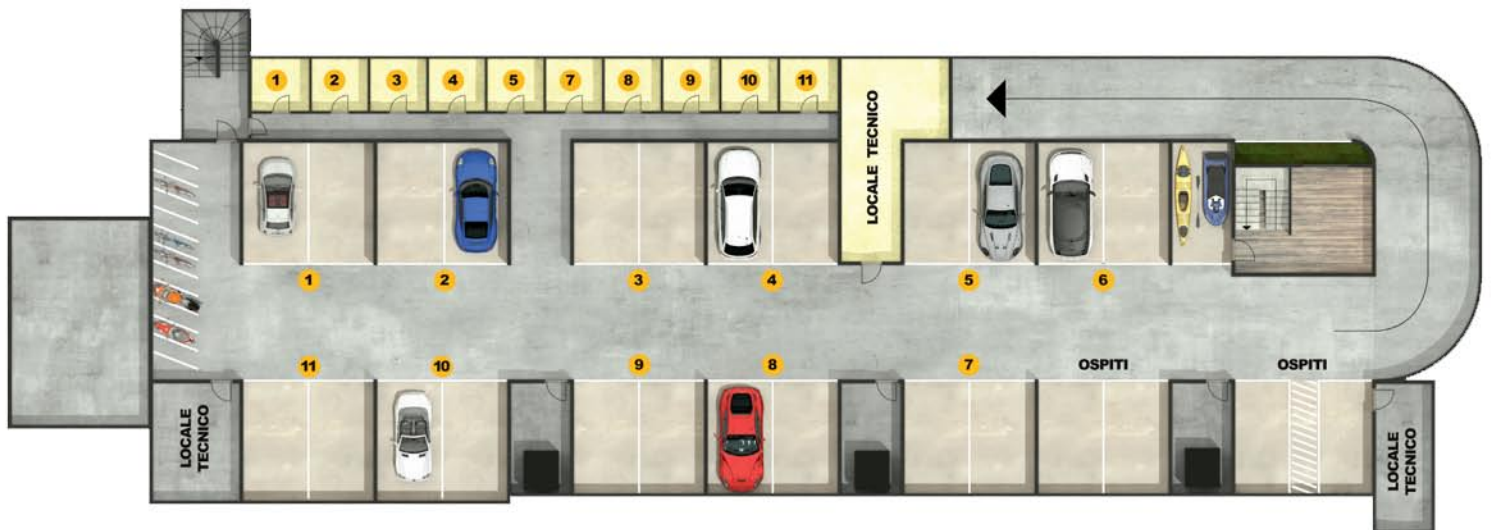

Lake Garda - Castelletto di Brenzone (VR)

FIRST FLOOR GENERAL

BASEMENT GENERAL

DIRECT SALE

Lake Garda - Castelletto di Brenzone (VR)

**FIRST FLOOR
APPARTAMENT 5**

Commercial area	sm	92,00
Usable area	sm	64,00
Balcony	sm	4,09
Terrace	sm	14,50
Basement	sm	5,65

2 Car parking spaces / garage

DIRECT SALE